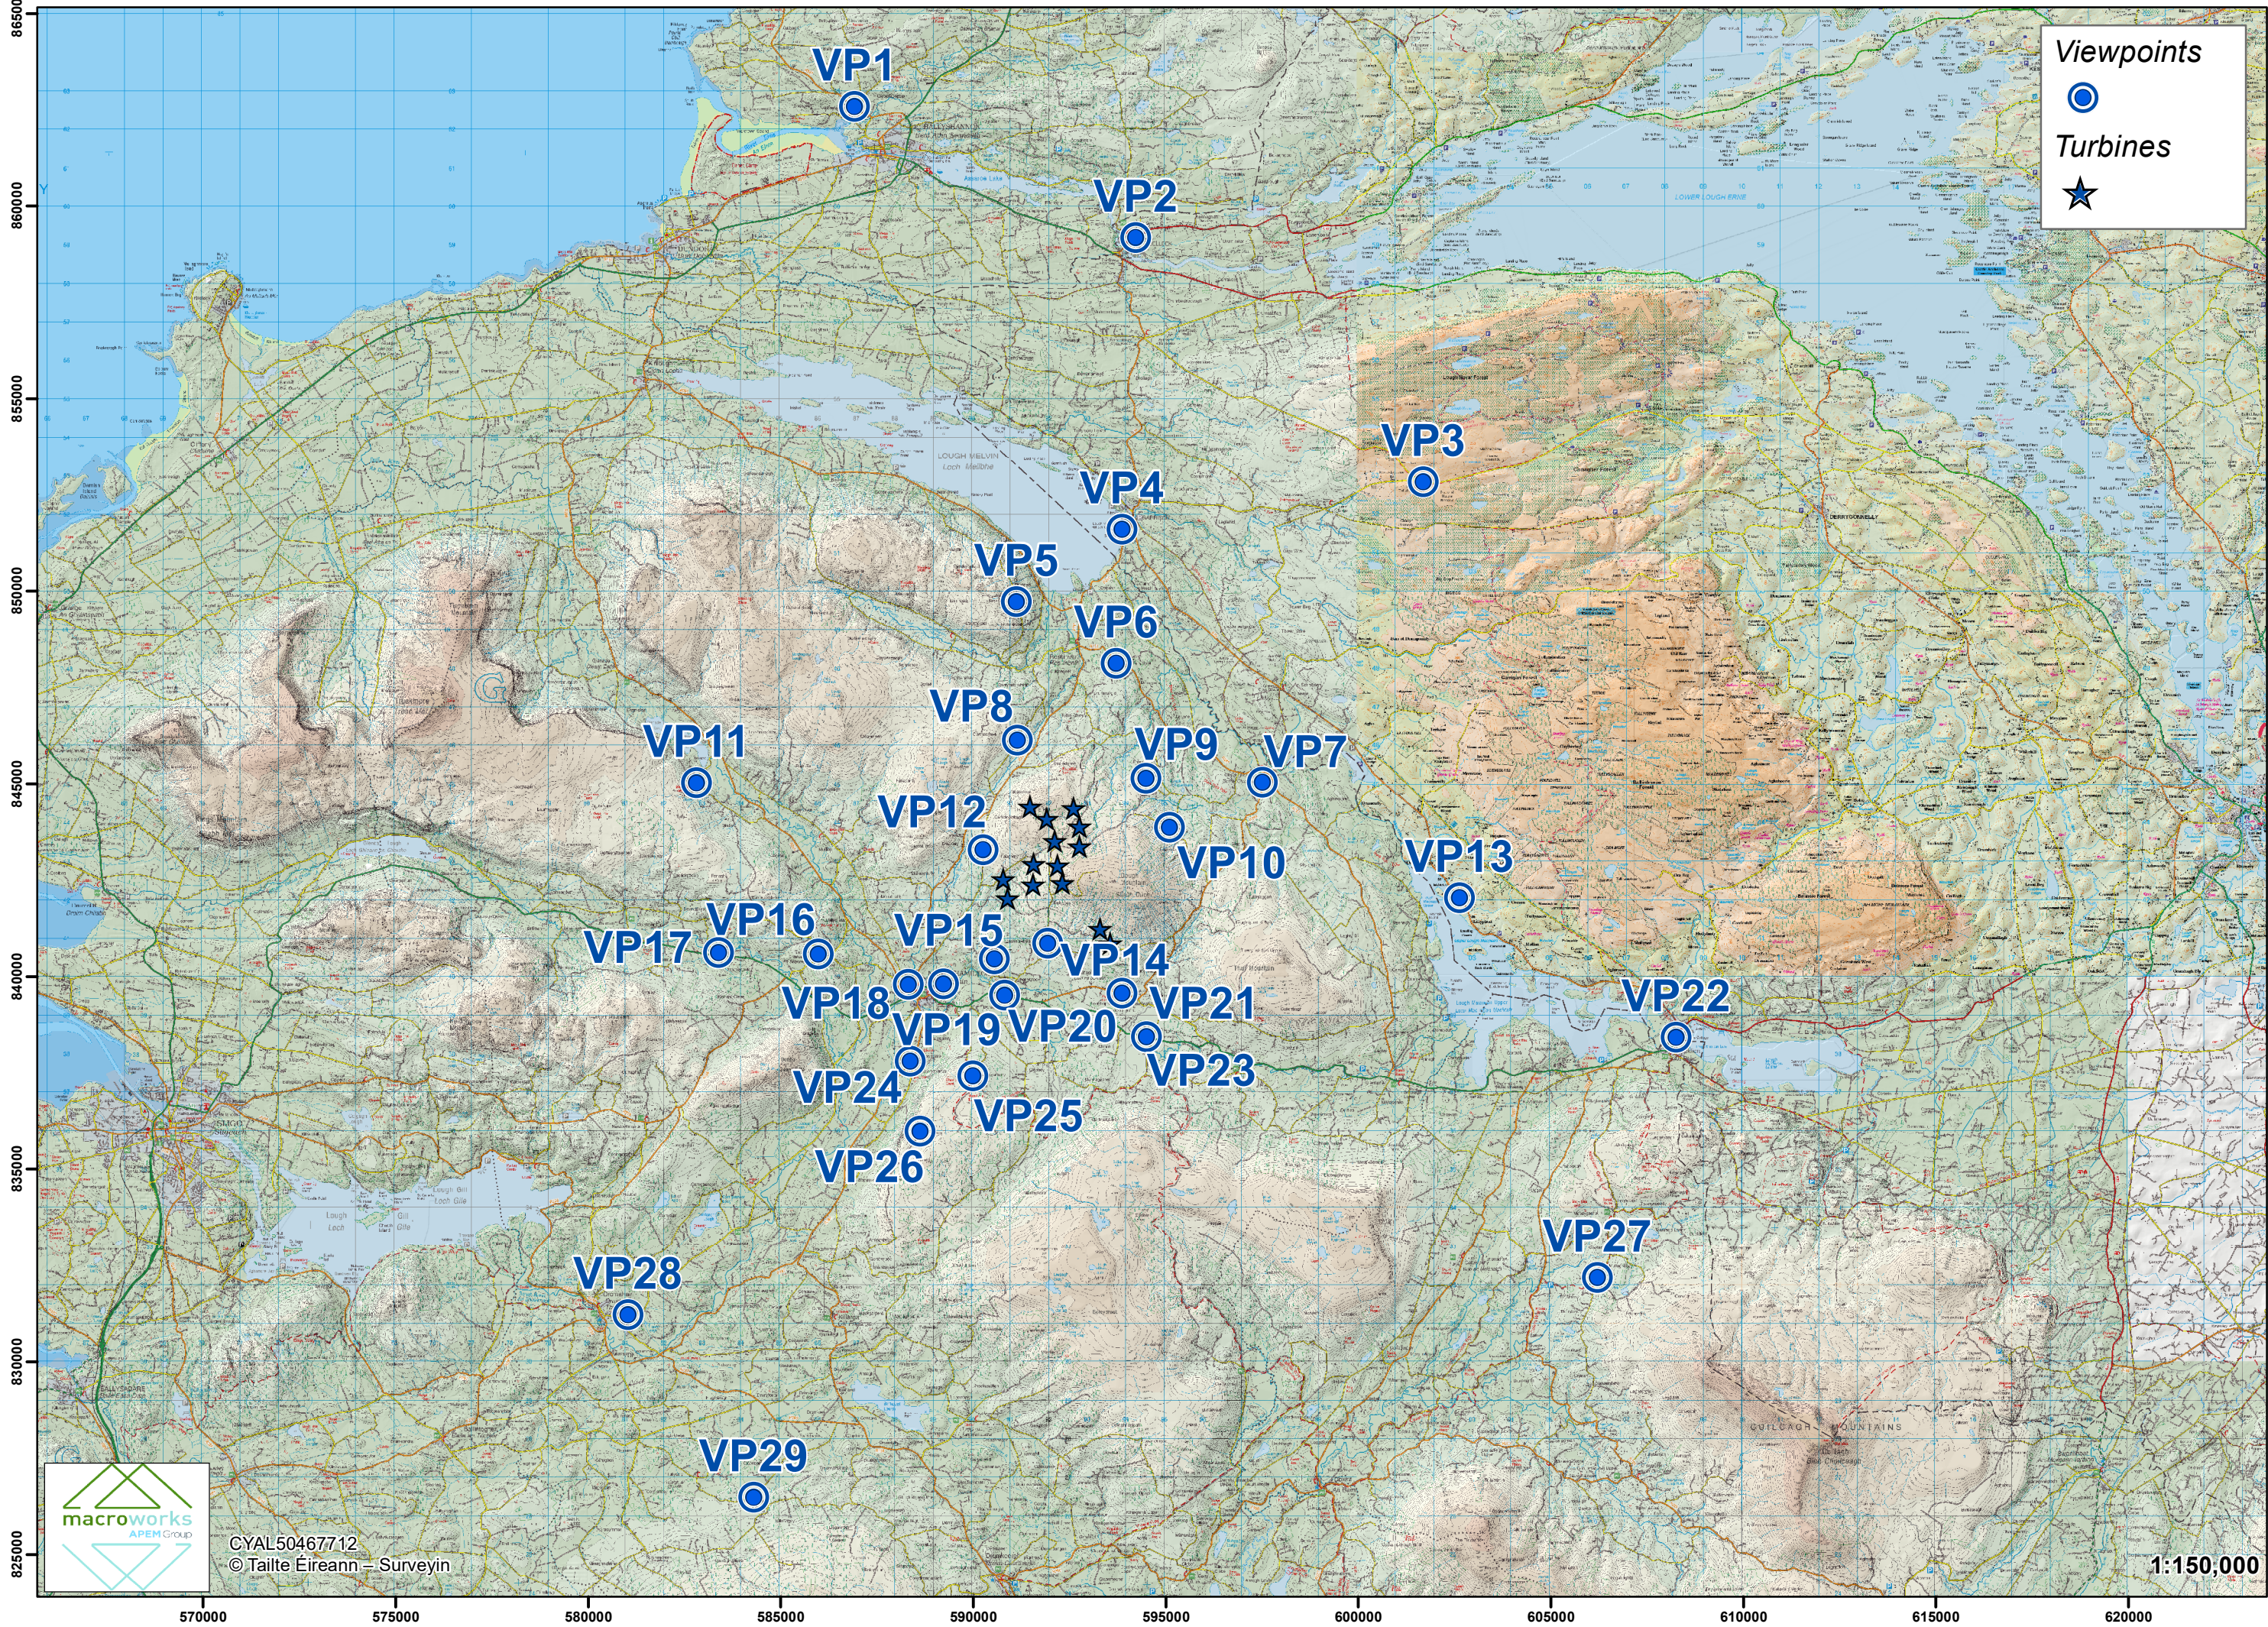

LVIA viewpoint locations selected for the Lissnagroagh Wind Farm project

CYAL50467712
© Tailte Éireann – Surveyin

1:150,000